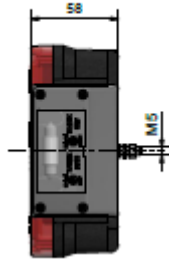

Dati tecnici Technical data Datos técnicos Données techniques Technische Daten	Tensione di alimentazione: <i>Supply voltage:</i>	12 Vdc	Temperatura di esercizio: <i>Working temperature:</i>	-20°C ~ +50°C
	Omologazione: <i>Homologation:</i>	ECE E3 55629	Tecnologia: <i>Light technology</i>	LAMPADINA <i>BULB</i>
	Connessioni elettriche: <i>Electrical wirings:</i>	Connettore 5 vie + 4 vie aux <i>5-way connector + 4-way aux</i>	IP rating:	n.d.
		Foro passacavo <i>Cable grommet</i>	Dimensioni: <i>Dimensions</i>	Approx. 220 x 140 x 60 mm
Materiali: <i>Material</i>	PP20T – PMMA - PC	Interasse di fissaggio: <i>Fixing distance</i>	152 mm	

		Sinistro <i>Left</i>	Destro <i>Right</i>	Posizione <i>Tail</i>	Stop	Direzione <i>Direction</i>	Retronebbia <i>Fog light</i>	Retromarcia <i>Reverse light</i>	Luce targa <i>Nr Plate light</i>	Catadiottro <i>Reflector</i>
5900/2	With 5-way connector + 4-way auxiliary connector	✓		✓	✓	✓	✓			✓
5900/3			✓	✓	✓	✓				✓
5900/14		✓		✓	✓	✓	✓			✓
5900/10		✓		✓	✓	✓	✓		✓	✓
5900/15				✓	✓	✓				✓
5900/11				✓	✓	✓			✓	✓
5900/15UK				✓	✓	✓	✓			✓
5900/11UK				✓	✓	✓	✓		✓	✓
5900/4		✓		✓	✓	✓		✓		✓
5900/17				✓	✓	✓		✓		✓
5900/13				✓	✓	✓		✓	✓	✓
5900/16		✓		✓	✓	✓		✓		✓
5900/12		✓		✓	✓	✓		✓	✓	✓
		With 5-way connector	Sinistro <i>Left</i>	Destro <i>Right</i>	Posizione <i>Tail</i>	Stop	Direzione <i>Direction</i>	Retronebbia <i>Fog light</i>	Retromarcia <i>Reverse light</i>	Luce targa <i>Nr Plate light</i>
5900/2L	✓			✓	✓	✓	✓			✓
5900/10L	✓			✓	✓	✓	✓		✓	✓
5900/11L			✓	✓	✓	✓			✓	✓
5900/11UKL			✓	✓	✓	✓	✓		✓	✓
5900/4L	✓			✓	✓	✓		✓		✓
5900/13L			✓	✓	✓	✓		✓	✓	✓
5900/12L	✓		✓	✓	✓	✓	✓	✓	✓	