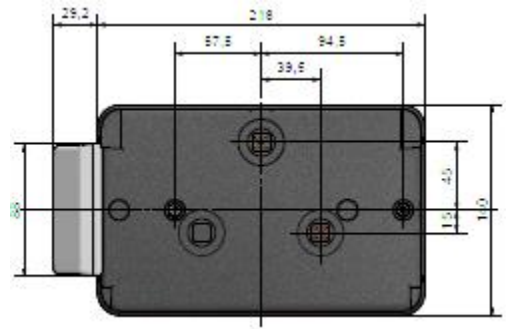

Dati tecnici Technical data Datos técnicos Données techniques Technische Daten	Tensione di alimentazione: <i>Supply voltage:</i>	12 Vdc	Temperatura di esercizio: <i>Working temperature:</i>	-20°C ~ +50°C
	Omologazione: <i>Homologation:</i>	ECE E3 55629	Tecnologia: <i>Light technology</i>	LAMPADINA <i>BULB</i>
	Connessioni elettriche: <i>Electrical wirings:</i>	Connettore 5 vie + 4 vie aux <i>5-way connector + 4-way aux</i>	IP rating:	n.d.
		Foro passacavo <i>Cable grommet</i>	Dimensioni: <i>Dimensions</i>	Approx. 220 x 140 x 60 mm
Materiali: <i>Material</i>	PP20T – PMMA - PC	Interasse di fissaggio: <i>Fixing distance</i>	152 mm	

		Sinistro <i>Left</i>	Destro <i>Right</i>	Posizione <i>Tail</i>	Stop	Direzione <i>Direction</i>	Retronebbia <i>Fog light</i>	Retromarcia <i>Reverse light</i>	Luce targa <i>Nr Plate light</i>	Catadiottro <i>Reflector</i>
5900/2	With 5-way connector + 4-way auxiliary connector	✓		✓	✓	✓	✓			✓
5900/3			✓	✓	✓	✓				✓
5900/14		✓		✓	✓	✓	✓			✓
5900/10		✓		✓	✓	✓	✓		✓	✓
5900/15				✓	✓	✓				✓
5900/11				✓	✓	✓			✓	✓
5900/15UK				✓	✓	✓	✓			✓
5900/11UK				✓	✓	✓	✓		✓	✓
5900/4		✓		✓	✓	✓		✓		✓
5900/17				✓	✓	✓		✓		✓
5900/13				✓	✓	✓		✓	✓	✓
5900/16		✓		✓	✓	✓		✓		✓
5900/12		✓		✓	✓	✓		✓	✓	✓
		With 5-way connector	Sinistro <i>Left</i>	Destro <i>Right</i>	Posizione <i>Tail</i>	Stop	Direzione <i>Direction</i>	Retronebbia <i>Fog light</i>	Retromarcia <i>Reverse light</i>	Luce targa <i>Nr Plate light</i>
5900/2L	✓			✓	✓	✓	✓			✓
5900/10L	✓			✓	✓	✓	✓		✓	✓
5900/11L			✓	✓	✓	✓			✓	✓
5900/11UKL			✓	✓	✓	✓	✓		✓	✓
5900/4L	✓			✓	✓	✓		✓		✓
5900/13L			✓	✓	✓	✓		✓	✓	✓
5900/12L	✓		✓	✓	✓	✓	✓	✓	✓	